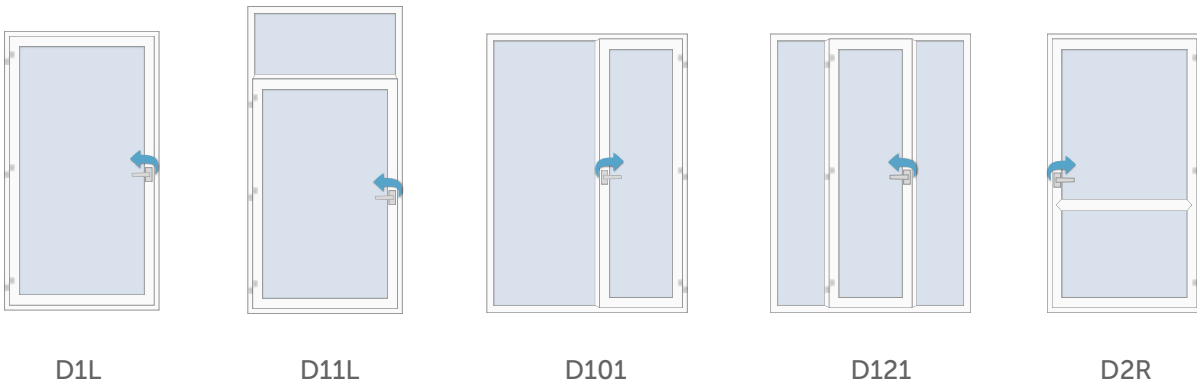

Door Thresholds

Door thresholds run across the bottom of the door frame and are an important factor in the energy efficiency of a building. We supply a range of door threshold options in a variety of colours:

62mm threshold in Grey on White

REHAU Aluminium Low Threshold in Gold

Stormguard Threshold in Gold

* 52mm available in White, Grey, Grey on White, Black and Black on White.

* 62mm and 72mm available in all colours.

Door Designs

Some of our most popular door designs are shown below:

Residential Doors

Sliding Patio Doors

Stable Doors

SDTTL

French Doors

F1