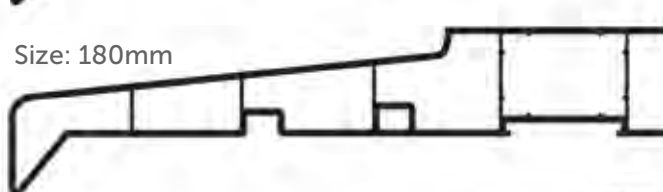

Fire Escape Hinge

Cill Types

Cills are available in the following sizes and colours:

Sizes:

- 95mm
- 150mm
- 180mm
- 225mm
(limited colours available)

Colours:

- White
- Mahogany
- Oak
- Cream
- Black
- Rosewood
- Anthracite Grey
- White Grain

Size: 95mm

Size: 150mm

Size: 180mm

Size: 225mm

Window Designs

Some of our most popular window styles are shown below:

Casements

Tilt and Turn