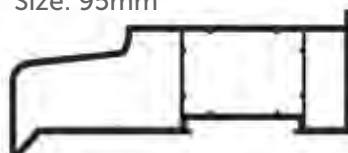

Fire Escape Hinge

Cill Types

Cills are available in the following sizes and colours:

Sizes:

- 95mm
- 150mm
- 180mm
- 225mm
(limited colours available)

Colours:

- White
- Mahogany
- Oak
- Cream
- Black
- Rosewood
- Anthracite Grey
- White Grain

Size: 95mm

Size: 150mm

Size: 180mm

Size: 225mm

Window Designs

Some of our most popular window styles are shown below:

Casements

Tilt and Turn