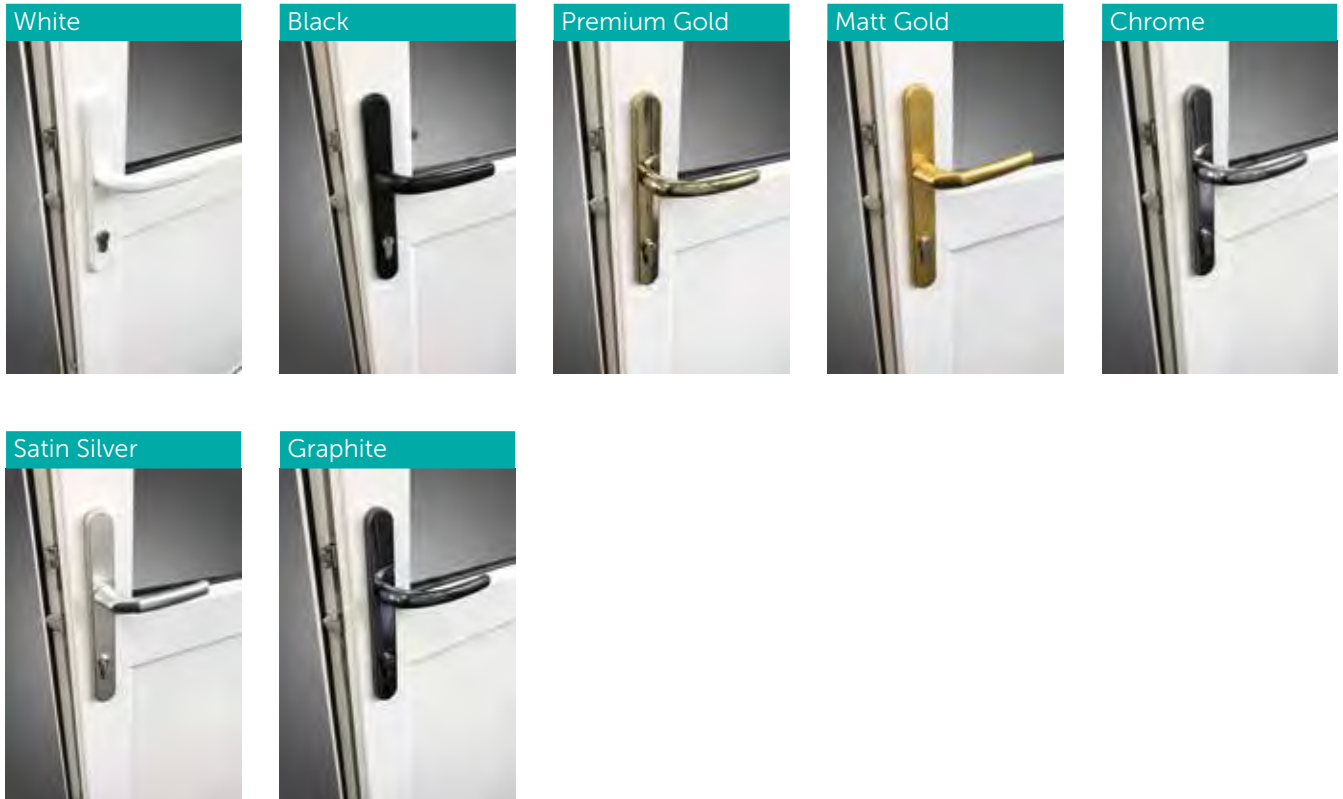

Door Hinges

We supply a 3D security flag hinge which comes in the following colours as standard.

Our range:

- White
- Black
- Cream
- Satin Silver
- Silver
- Gold
- Tan
- Anthracite Grey
- Dark Brown

Hinge Colour Range

Dark Brown Hinge

Silver Hinge

Anthracite Grey Hinge

Door Handle Colours

Residential Door Handle Colours

We supply a range of colours in door handles to complement every door type.

Patio Door Handle Colours

The Rehau sliding door comes with easy to operate D-handles in the following colours:

Our range:

- 52mm (standard colours)*
- 62mm*
- 72mm*
- 15mm REHAU Aluminium low threshold (Gold and Silver)
- Stormguard Aluminium low threshold (Gold and Silver) with detachable ramp.

62mm threshold in Black