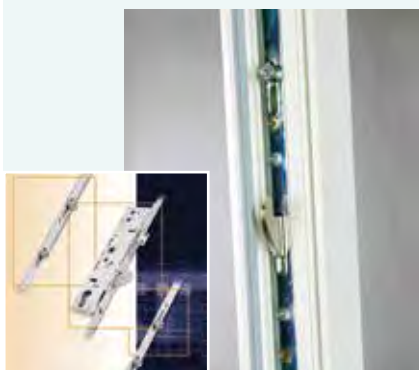

Door Security

Security on all our doors is a priority to help make your home safe and secure. Our range of locking options is summarised below.

Standard 1 Hook 4 Roller

All doors come with this lock as standard. It includes bi-directional roller locks and one deadlock hook in the centre for anti-separation resistance.