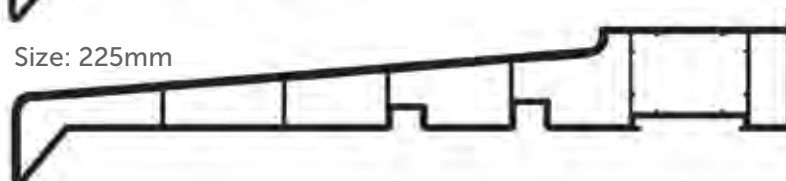

Fire Escape Hinge

Cill Types

Cills are available in the following sizes and colours:

Sizes:

- 95mm
- 150mm
- 180mm
- 225mm
(limited colours available)

Colours:

- White
- Mahogany
- Oak
- Cream
- Black
- Rosewood
- Anthracite Grey
- White Grain

Size: 95mm

Size: 150mm

Size: 180mm

Size: 225mm

Window Designs

Some of our most popular window styles are shown below:

Casements

Tilt and Turn