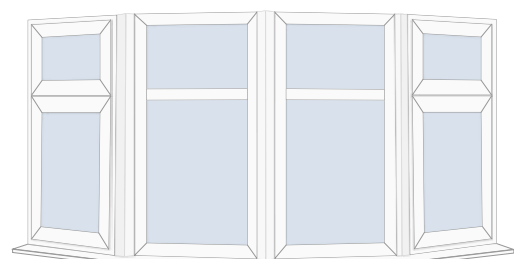

Flush Fit

Fully Reversible

Bay and Bow

4 Part Bay

Arched and Angled

D Shaped

French Windows