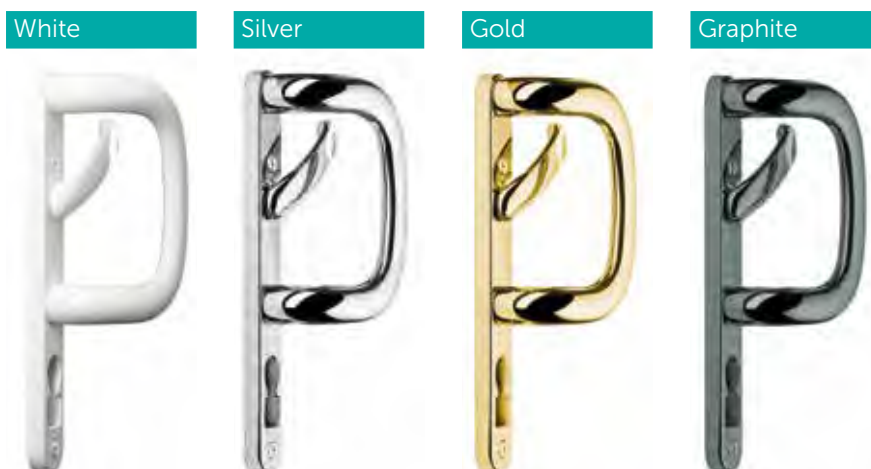

Door Hinges

We supply a 3D security flag hinge which comes in the following colours as standard.

Our range:

- White
- Black
- Cream
- Satin Silver
- Silver
- Gold
- Tan
- Anthracite Grey
- Dark Brown

Hinge Colour Range

Dark Brown Hinge

Silver Hinge

Anthracite Grey Hinge

Door Handle Colours

Residential Door Handle Colours

We supply a range of colours in door handles to complement every door type.

Patio Door Handle Colours

The Rehau sliding door comes with easy to operate D-handles in the following colours:

Door Thresholds

Door thresholds run across the bottom of the door frame and are an important factor in the energy efficiency of a building. We supply a range of door threshold options in a variety of colours:

Our range:

- 52mm (standard colours)*
- 62mm*
- 72mm*
- 15mm REHAU Aluminium low threshold (Gold and Silver)
- Stormguard Aluminium low threshold (Gold and Silver) with detachable ramp.

62mm threshold in Black