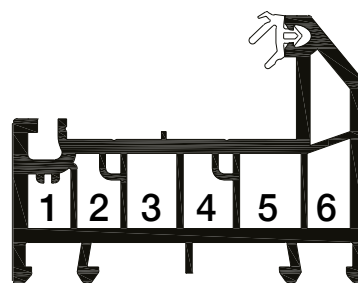

6 Chamber Profiles

- 52mm outer frame
- White only
- Use in conjunction with 44mm glazing to achieve 0.8W/m²K U-value

52mm Outer Frame