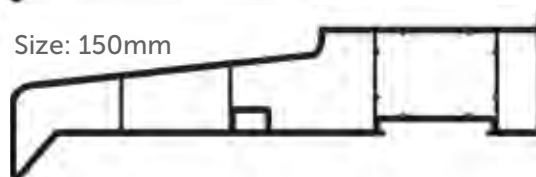

Fire Escape Hinge

Cill Types

Cills are available in the following sizes and colours:

Sizes:

- 95mm
- 150mm
- 180mm
- 225mm
(limited colours available)

Colours:

- White
- Mahogany
- Oak
- Cream
- Black
- Rosewood
- Anthracite Grey
- White Grain

Size: 95mm

Size: 150mm

Size: 180mm

Size: 225mm

Window Designs

Some of our most popular window styles are shown below:

Casements

Tilt and Turn