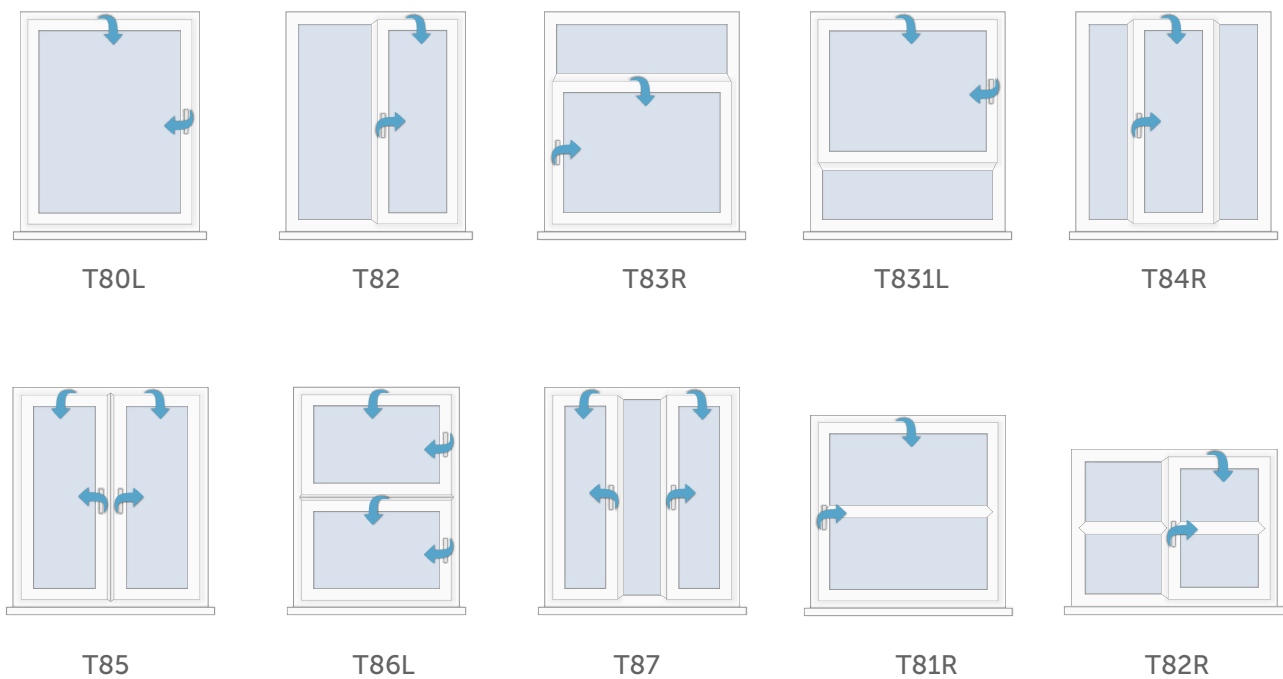

Fire Escape Hinge

Cill Types

Cills are available in the following sizes and colours:

Sizes:

- 95mm
- 150mm
- 180mm
- 225mm
(limited colours available)

Colours:

- White
- Mahogany
- Oak
- Cream
- Black
- Rosewood
- Anthracite Grey
- White Grain

Size: 95mm

Size: 150mm

Size: 180mm

Size: 225mm

Window Designs

Some of our most popular window styles are shown below:

Casements

Tilt and Turn

Flush Fit

FS2

FS6

FS7

FS9

Fully Reversible

R1

R3