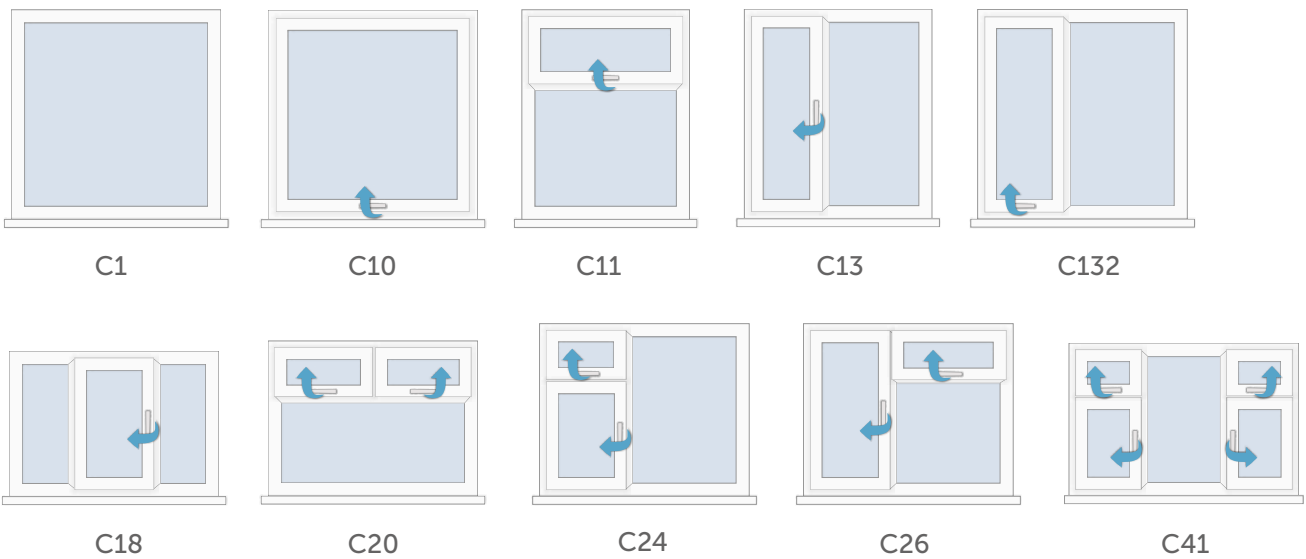

Size: 95mm

Size: 150mm

Size: 180mm

Size: 225mm

Window Designs

Some of our most popular window styles are shown below:

Casements

Tilt and Turn